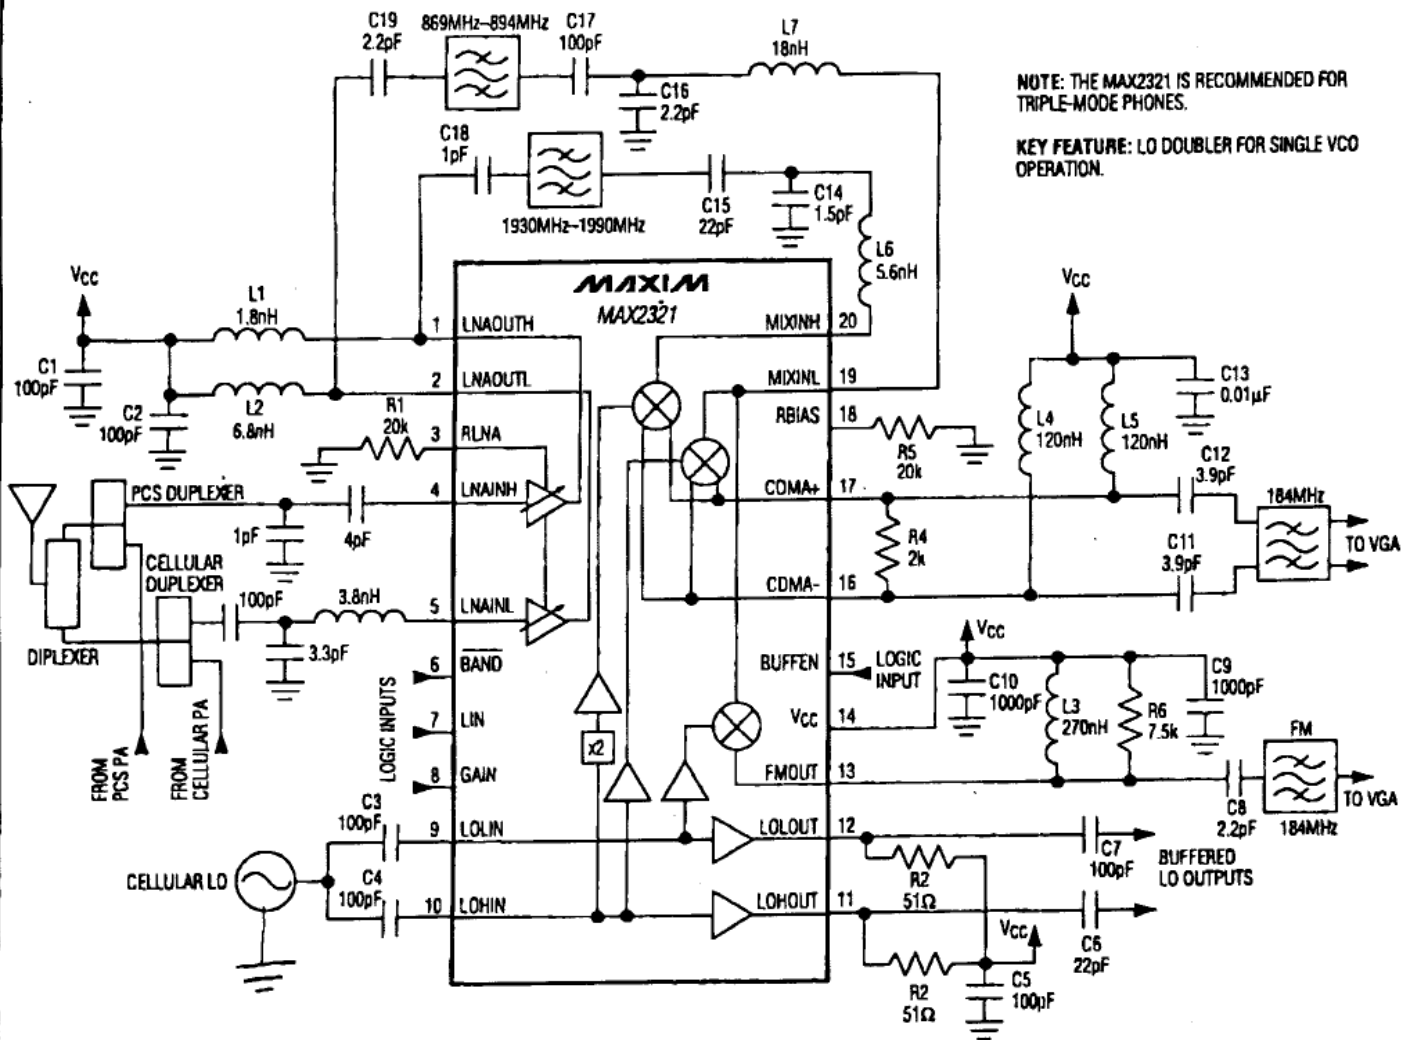

**MAX2321**  
**(DUAL BAND, DUAL VCO INPUTS, LO DOUBLER, DUAL IF OUTPUTS, AND LO BUFFER)**

NOTE: THE MAX2321 IS RECOMMENDED FOR TRIPLE-MODE PHONES.

KEY FEATURE: LO DOUBLER FOR SINGLE VCO OPERATION.